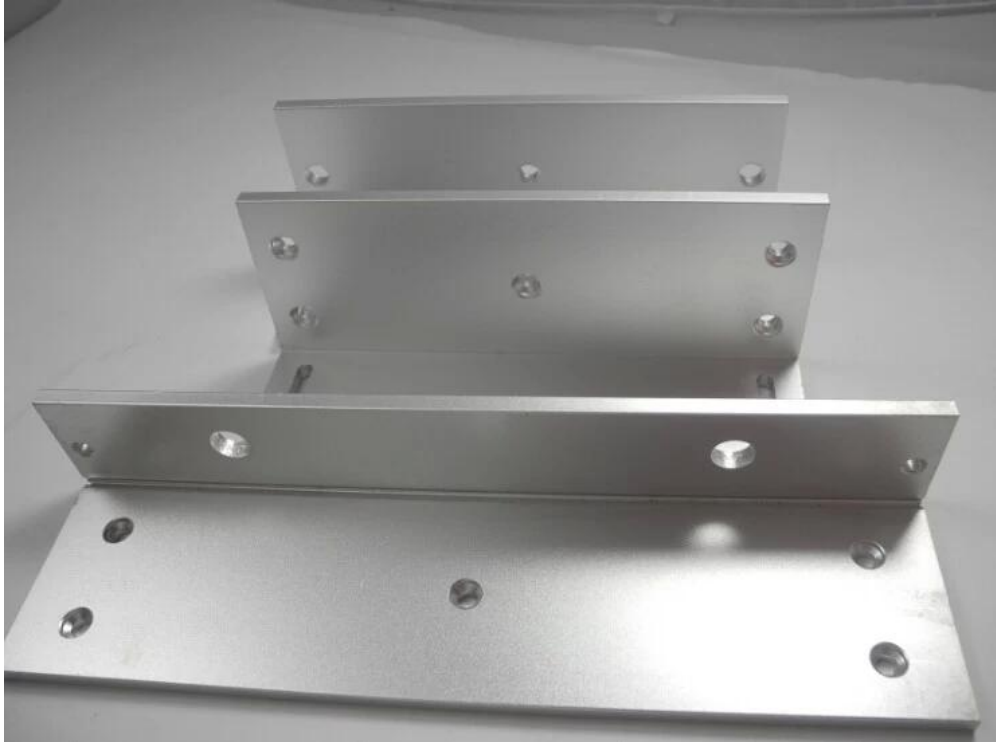

## ZL-type magnetic lock bracket

Place of Origin: Guangdong, China (Mainland)

Brand Name: PROYU

Model Number: PY-50ZL

Built-type magnetic lock bracket

Suitable for 50kg magnetic lock

[shenzhen Magnetic lock manufacturer, High security Magnetic lock manufacturer](#)