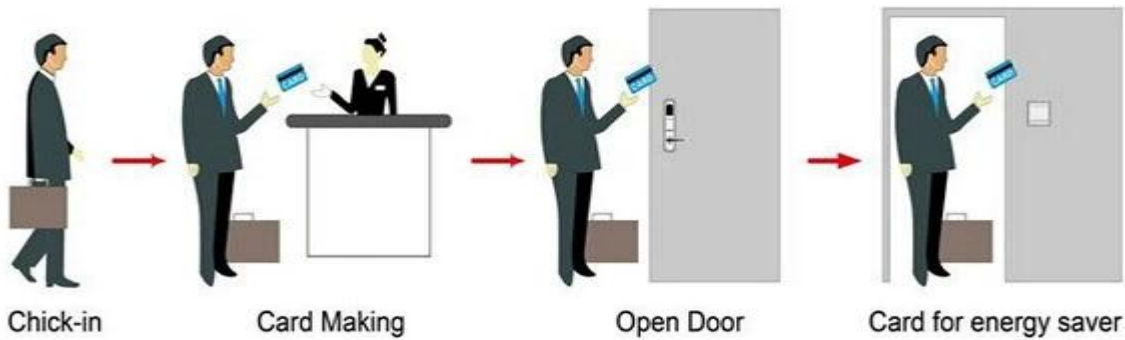

[access control system price, Finger & ID card access control company, rfid access control system](#)

Hotel Lock suppliers china including:

A: MIFARE® card hotel lock, (use with USB port card encoder and software)

B: Temic card hotel lock, (use with USB port card encoder and software)

C: EM hotel lock, (use standalone, no need software)

Smart Card Basic Function

Smart Card Extensive Function

Single operation 0.8 seconds