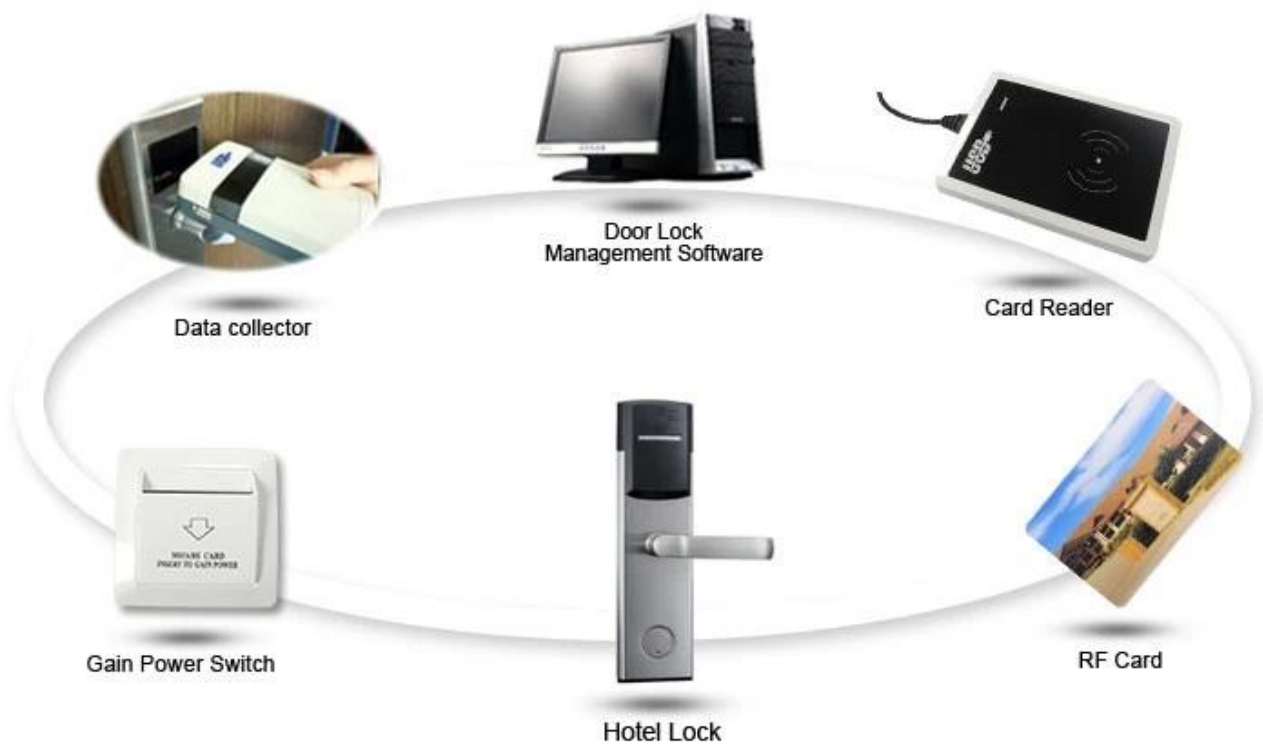

Technology advanced hassel USB technology

Model PY-8505

PRODUCT DISPLAY

HOTEL LOCK SYSTEM ONE-CARD-PASS

1. [Hotel Lock suppliers china](#) Lock (qty = guest room)---For open the door
2. Encoder (1pcs/hotel) ---For issuing all kinds of cards
3. Switch (qty = guest room)---To get the power
4. Cards (qty = 3 times of guest room)-----For open the lock
5. Data collector (1pcs/hotel, optional)----For getting the time and times of the entrance information from the lock
6. Self developed software (free of charge)----For setting the program the whole system.

RF Card Reader

3

Data Collector

4

RF Card

5

Gain Power Switch

Please confirm door opening direction as below 4 types: